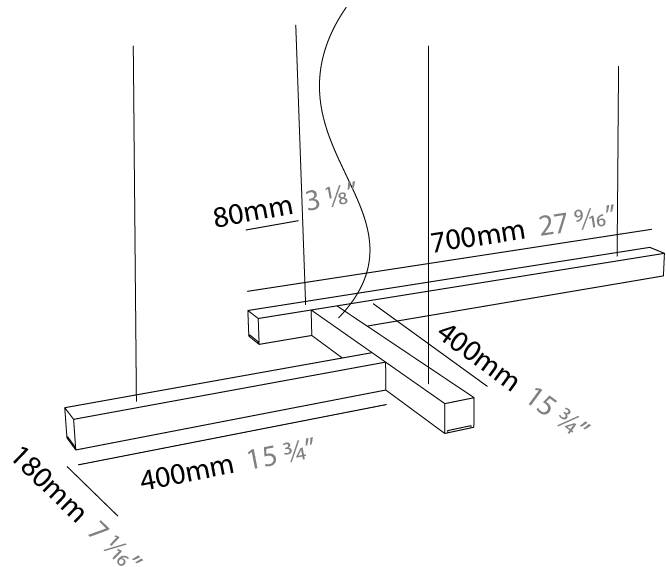

PROJECT	
TYPE	
SPECIFIER	
QUANTITY	
DATE	

SHAPE 4 SUSPENSION

D71002-

base number   Color   Finish
Temperature   Options

1. To build a product code in our configurator select the specify button on the base model # product page
2. To build a manual product code on this datasheet choose from the options listed below in blue font and add the suffix to the base model #

GENERAL

Series: LED40 Modular
Subseries: Shape 4
Brand: Tunto
Division: Design
Mounting Type: Suspension
Mounting Location: Ceiling
Subcategory: Modular Systems

PHYSICAL

Shape: Abstract
Length (mm): 700
Length (in): 27 ⁹/₁₆"
Width (mm): 400
Width (in): 15 ³/₄"
Height (mm): 40
Height (in): 1 ⁹/₁₆"
Max. Overall Height (mm): 2000
Max. Overall Height (in): 78 ³/₄"
Extension (mm): 80
Extension (in): 3 ¹/₈"
Light Distribution: Direct
Diffuser: Opal
Fixture Finish: WAL / ASH / OAK / BLK / WHI
Fixture Material: Wood

ELECTRICAL

Lamp Type: LED
Input Wattage (W): 30
Total Output Wattage (W): 25.26
Dimming: Tri-Mode (Non-Dimming and Phase Dimming (120Vac only) and 0-10V Dimming)
Driver Included: Yes
Driver Location: Integrated
Driver Type: Constant Current - Universal
Driver Class: Class 2
Input Voltage (V): 120 - 277
Constant Current (MA): 700

LED

Color Temperature (°K): 2700 / 3000 / 4000
Max. Delivered Lumen (lm): 1300
CRI: >93 CRI
Lamp Life (hrs): 50000

OPTICAL

RATINGS AND CERTIFICATIONS

Certified By: Certified for North American Standards
IP rating: IP20