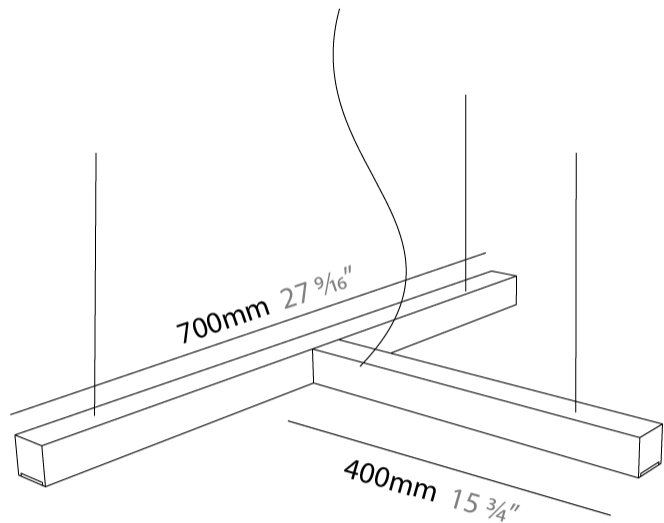

PROJECT	
TYPE	
SPECIFIER	
QUANTITY	
DATE	

T-SHAPE SUSPENSION

D71000- -
base number   Color   Finish
                         Temperature   Options

1. To build a product code in our configurator select the specify button on the base model # product page
2. To build a manual product code on this datasheet choose from the options listed below in blue font and add the suffix to the base model #

GENERAL

Series: LED40 Modular
Subseries: T-Shape
Brand: Tunto
Division: Design
Mounting Type: Suspension
Mounting Location: Ceiling
Subcategory: Modular Systems

PHYSICAL

Shape: Abstract
Length (mm): 700
Length (in): 27 ⁹/₁₆
Width (mm): 400
Width (in): 15 ³/₄
Height (mm): 40
Height (in): 1 ⁹/₁₆
Max. Overall Height (mm): 2040
Max. Overall Height (in): 80 ⁵/₁₆
Light Distribution: Direct
Diffuser: Opal
Fixture Finish: [WAL / ASH / OAK / BLK / WHI](#)
Fixture Material: Wood

ELECTRICAL

Lamp Type: LED
Input Wattage (W): 23
Total Output Wattage (W): 19
Dimming: Tri-Mode (Non-Dimming and Phase Dimming (120Vac only) and 0-10V Dimming)
Driver Included: Yes
Driver Location: Integrated
Driver Type: Constant Current - Universal
Driver Class: Class 2
Input Voltage (V): 120 - 277
Constant Current (MA): 700

LED

Color Temperature (°K): [2700 / 3000 / 4000](#)
Max. Delivered Lumen (lm): 1000
CRI: >93 CRI
Lamp Life (hrs): 50000

OPTICAL

RATINGS AND CERTIFICATIONS

Certified By: Certified for North American Standards
IP rating: IP20